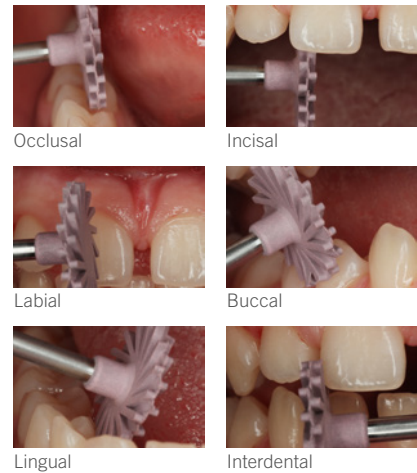

Versatility: Twist Disc – ideal polishing results on various composite surfaces

Art. Code	Article	Content
Intro Kit		
66087541	Venus Supra Intro Kit 2x5	1 pre and 1 high gloss polisher of each shape (Flame, Cup, Large Flame, Twist Brush, Twist Disc)
New Shapes		
66093899	Venus Supra Refill Pre Twist Disc	10 pre polishers of shape Twist Disc
66093900	Venus Supra Refill Gloss Twist Disc	10 high gloss polishers of shape Twist Disc
66093901	Venus Supra Refill Pre Twist Brush	10 pre polishers of shape Twist Brush
66093902	Venus Supra Refill Gloss Twist Brush	10 high gloss polishers of shape Twish Brush
New Refills		
66093893	Venus Supra Refill Pre Cup	10 pre polishers of shape Cup
66093894	Venus Supra Refill Gloss Cup	10 high gloss polishers of shape Cup
66093895	Venus Supra Refill Pre Flame	10 pre polishers of shape Flame
66093896	Venus Supra Refill Gloss Flame	10 high gloss polishers of shape Flame
66093897	Venus Supra Refill Pre Large Flame	10 pre polishers of shape Large Flame
66093898	Venus Supra Refill Gloss Large Flame	10 high gloss polishers of shape Large Flame